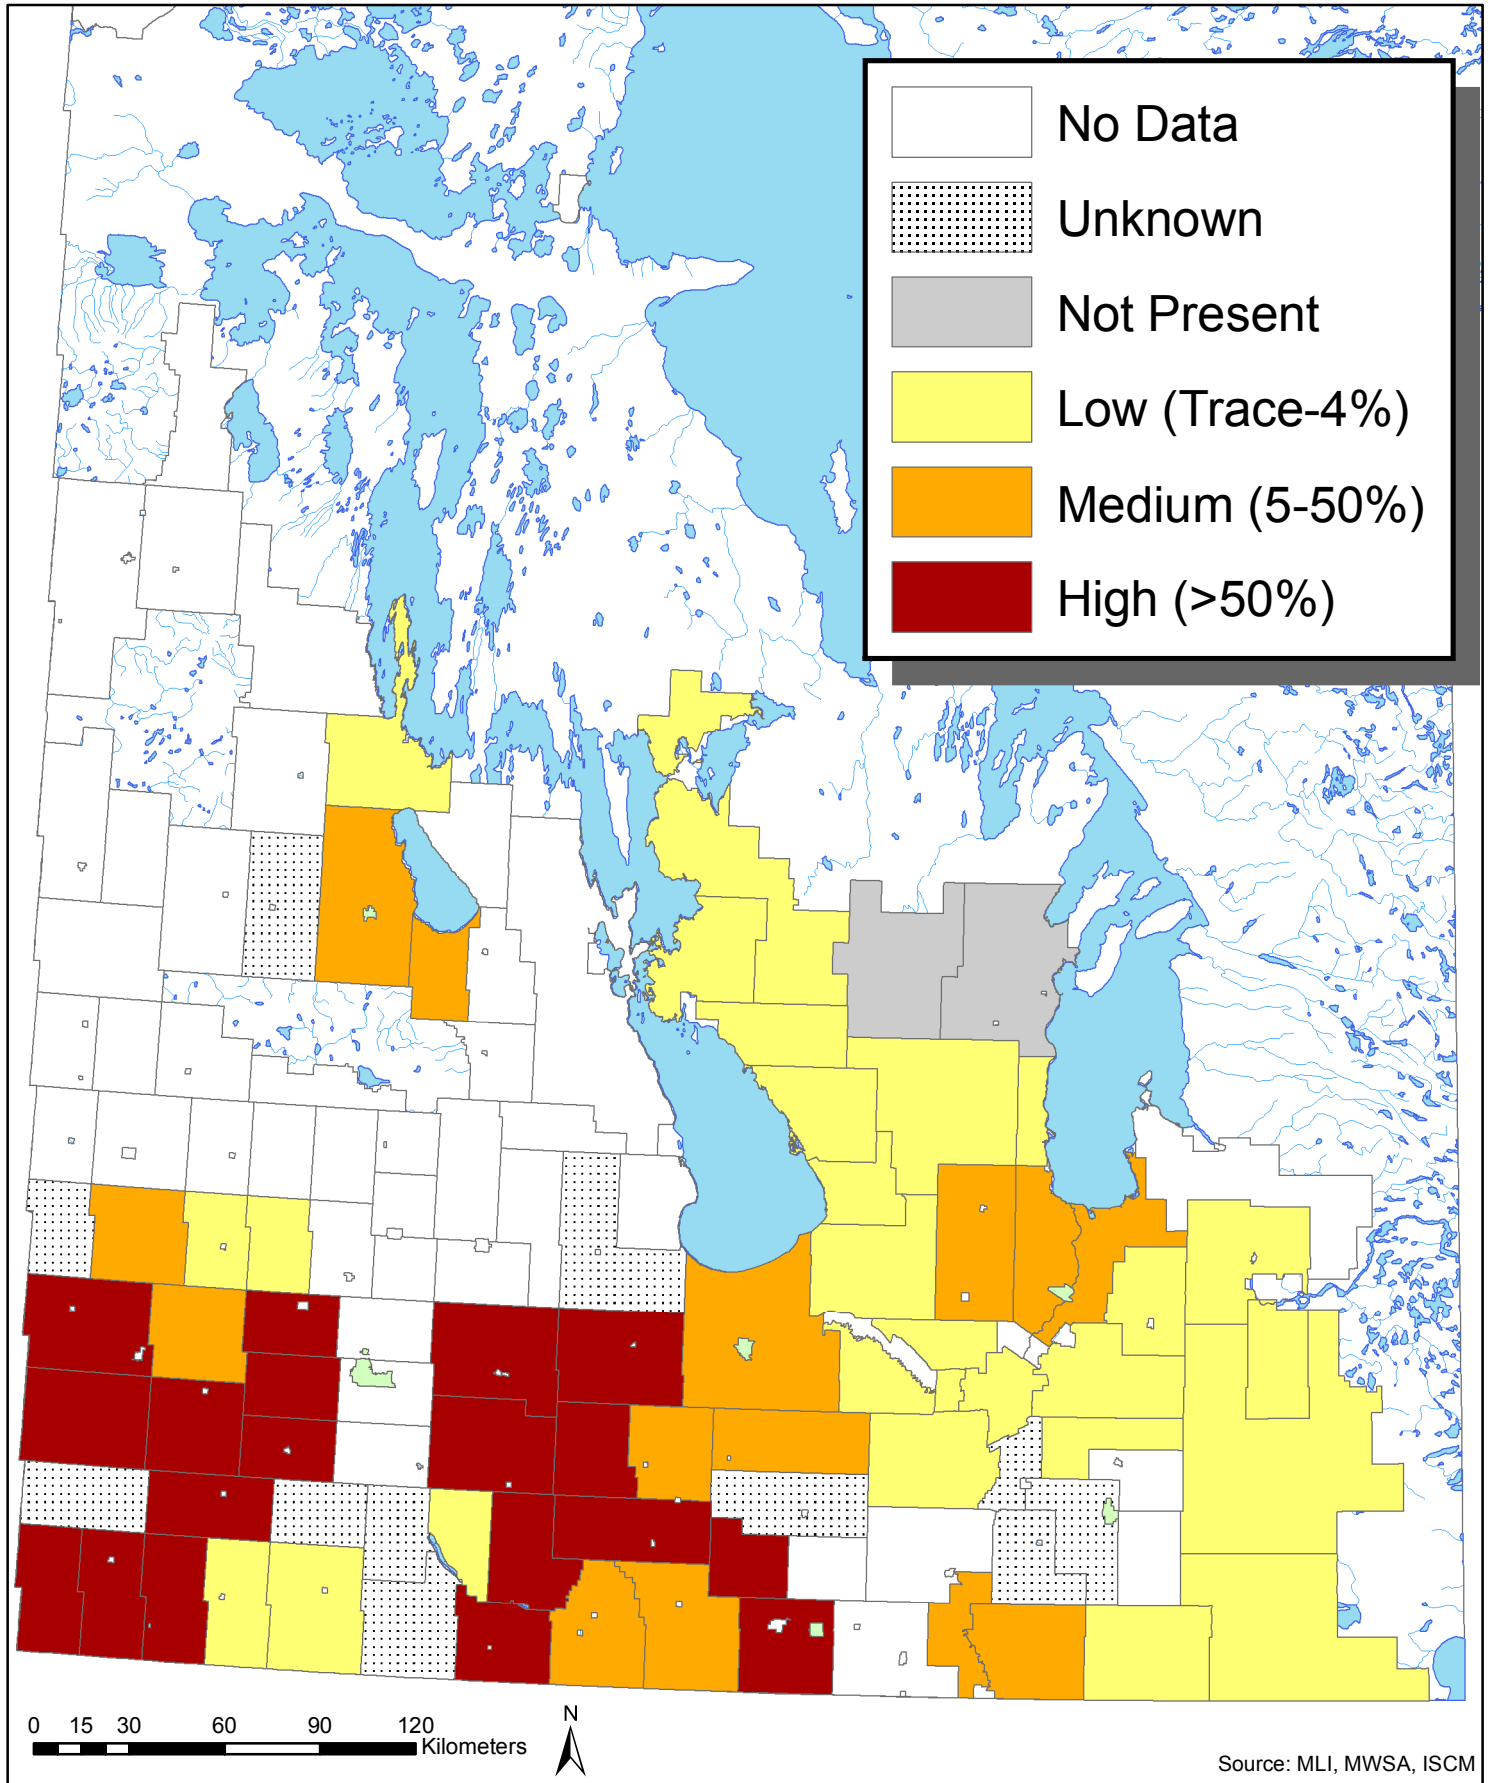

Leafy Spurge (*Euphorbia esula*) Infestation in Manitoba Municipalities in 2011

Invasive Species Council of Manitoba
www.invasivespeciesmanitoba.com
(204) 232-6021

*An estimate is based on the % of sections (640 acres) infested within a RM